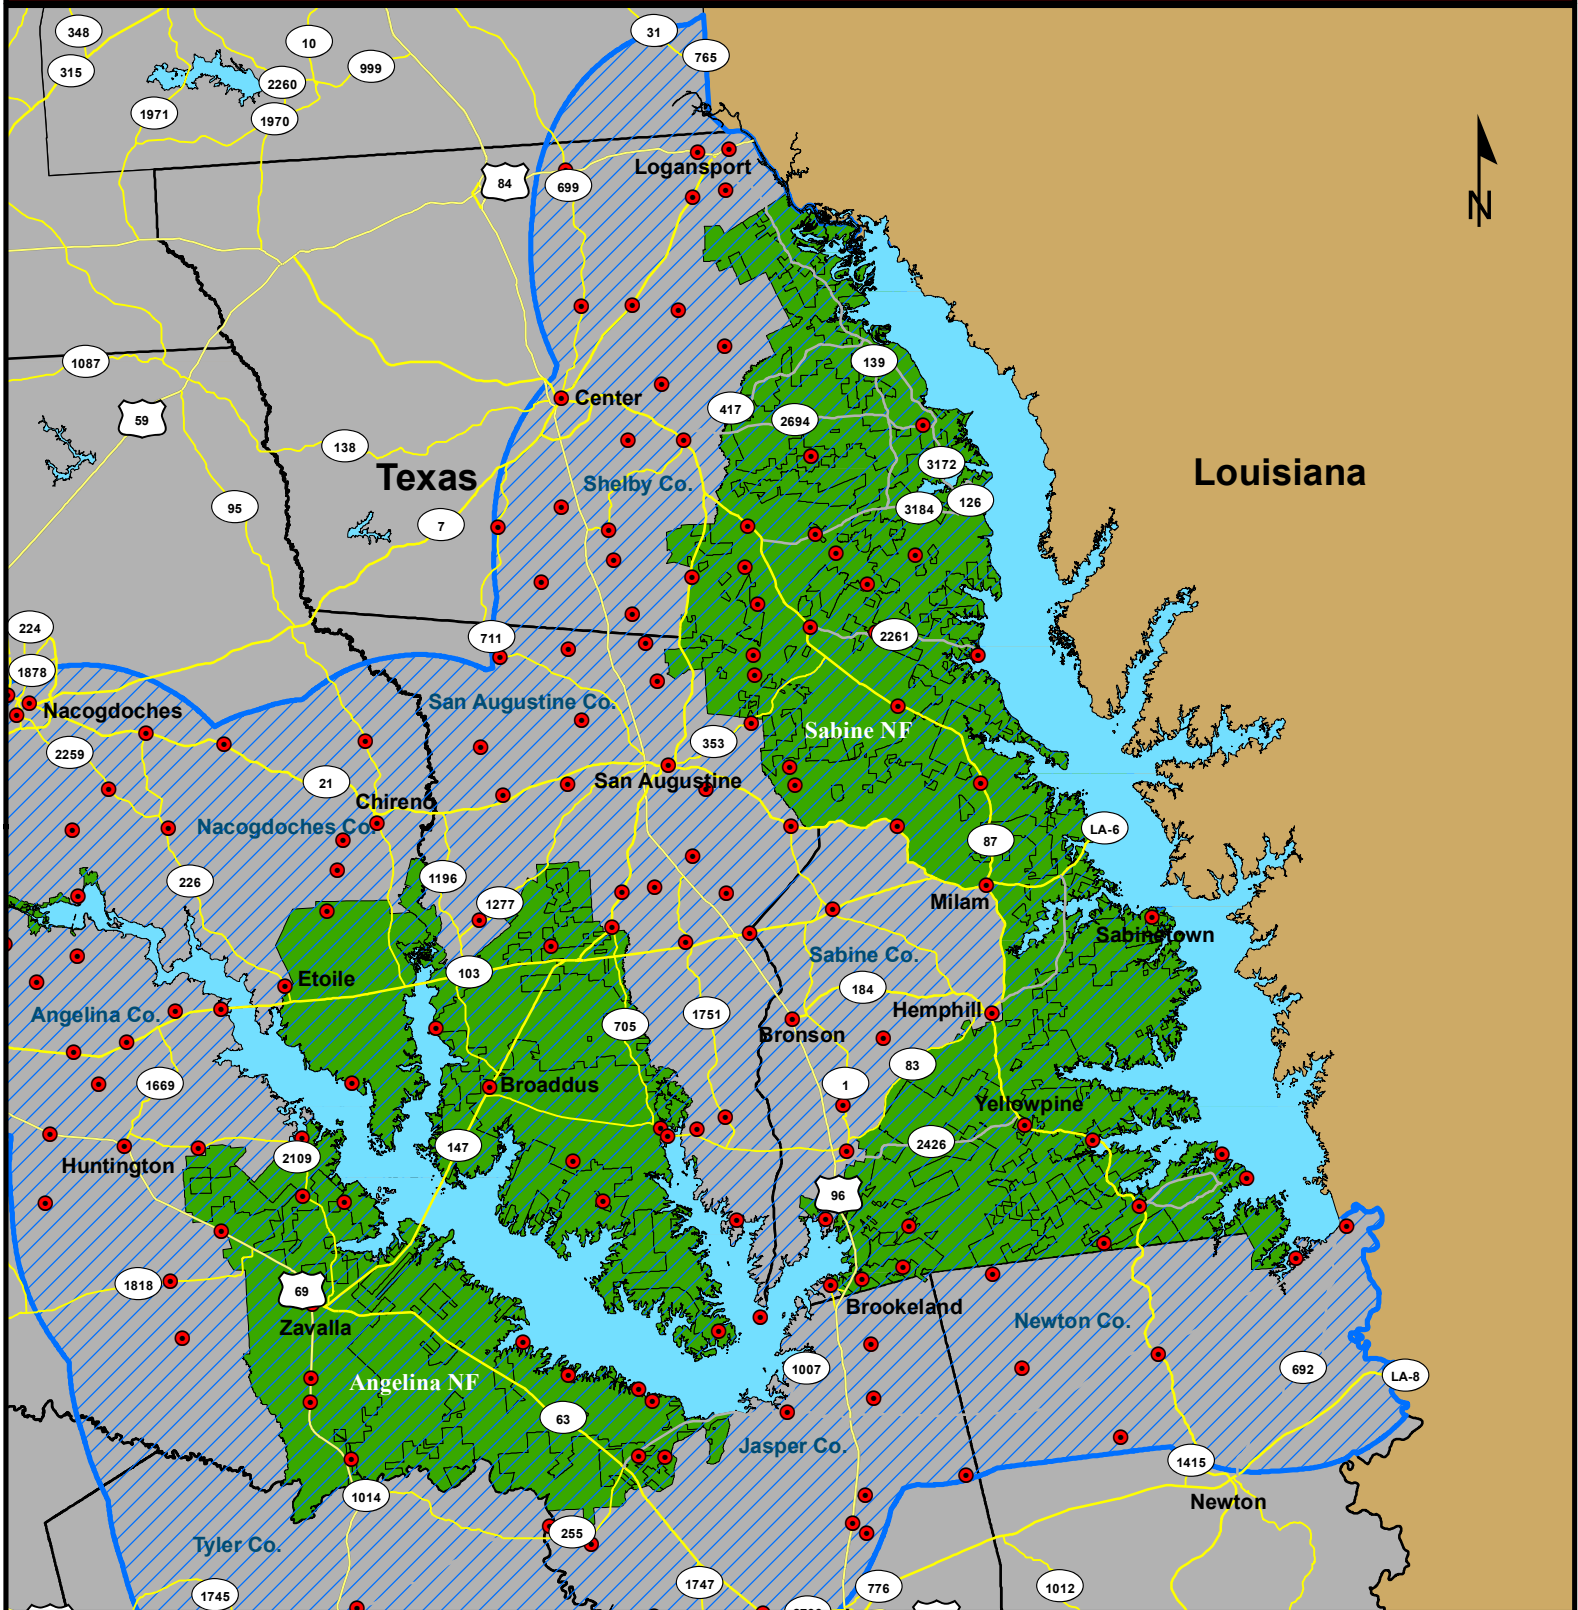

Community Protection Program Sabine National Forest Communities

- Sabine National Forest Boundary
- Sabine National Forest 10 mile eligible area
- 92 - Communities within 10 mile eligible area

- Cities within 10 Mile Buffer**
- | | |
|---------------|------------|
| Logansport | Sabinetown |
| Center | |
| San Augustine | |
| Milam | |
| Hemphill | |
| Bronson | |
| Yellowpine | |
| Brookeland | |